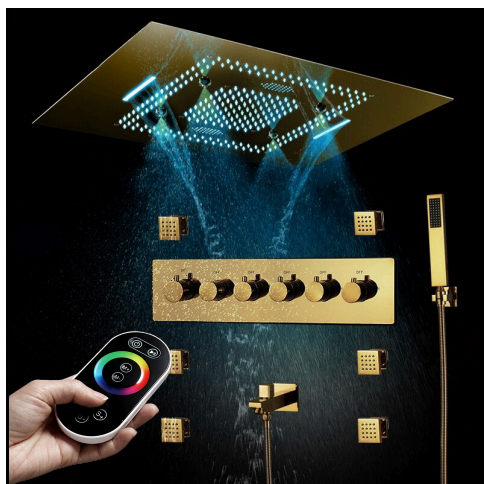

## POLISHED GOLD REMOTE CONTROLLED LED THERMOSTATIC RECESSED CEILING MOUNT RAINFALL WATERFALL MIST SHOWER SYSTEM WITH HAND SHOWER AND JETTED BODY SPRAYS SPECIFICATIONS

### Shower Head

Product shown is only for installation display purpose

- Shower Panel /Hose Material: 304 Stainless Steel
- Shower Head Size: 800\*600 mm
- Showerheads Install: Embedded Ceiling Mounted
- Concealed Mixer Install: Wall-Mounted
- LED Shower Head Functions: Rainfall, Waterfall, Mist
- Water Pressure: 0.3 MPA
- Water Flow: 16L/min~28L/min
- Shower Accessories Material: Brass
- LED Light: Need to Connect Power
- Shower Hose Length: 1.5M
- AC: 100-265V 50/60Hz
- Music: Need Bluetooth

- 1: Turn ON/OFF
- 2: Color Touch Ring
- 5: Mode Switch
- 4/8: Dynamic Speed adjusting
- 3/6: Color Temperature adjusting
- 7/9: Dynamic Brightness adjusting

All dimensions and specifications are nominal and may vary. Use actual products for accuracy in critical situations.

## Body Jet

Thread Interface Size: G 1/2 Inch  
 Type: Fixed Rotatable Type  
 Installation Type: Wall Mounted  
 Material: Brass  
 Feature: Can rotate 360 degrees  
 Flow Rate: 1.5 GPM / 5.7 LPM (each Bodyspray)