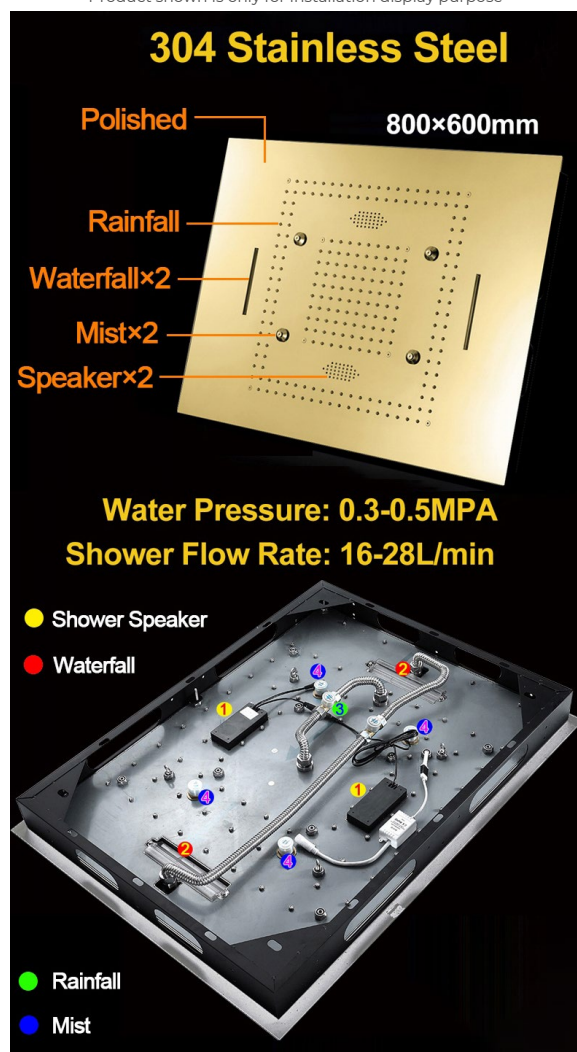

## POLISHED GOLD REMOTE CONTROLLED LED THERMOSTATIC RECESSED CEILING MOUNT RAINFALL WATERFALL MIST SHOWER SYSTEM WITH HAND SHOWER AND JETTED BODY SPRAYS SPECIFICATIONS

### Shower Head

Product shown is only for installation display purpose

- Shower Panel /Hose Material: 304 Stainless Steel
- Shower Head Size: 800\*600 mm
- Showerheads Install: Embedded Ceiling Mounted
- Concealed Mixer Install: Wall-Mounted
- LED Shower Head Functions: Rainfall, Waterfall, Mist
- Water Pressure: 0.3 MPA
- Water Flow: 16L/min~28L/min
- Shower Accessories Material: Brass
- LED Light: Need to Connect Power
- Shower Hose Length: 1.5M
- AC: 100-265V 50/60Hz
- Music: Need Bluetooth

- 1: Turn ON/OFF
- 2: Color Touch Ring
- 5: Mode Switch
- 4/8: Dynamic Speed adjusting
- 3/6: Color Temperature adjusting
- 7/9: Dynamic Brightness adjusting

All dimensions and specifications are nominal and may vary. Use actual products for accuracy in critical situations.

## Body Jet

Thread Interface Size: G 1/2 Inch  
 Type: Fixed Rotatable Type  
 Installation Type: Wall Mounted  
 Material: Brass  
 Feature: Can rotate 360 degrees  
 Flow Rate: 1.5 GPM / 5.7 LPM (each Bodyspray)