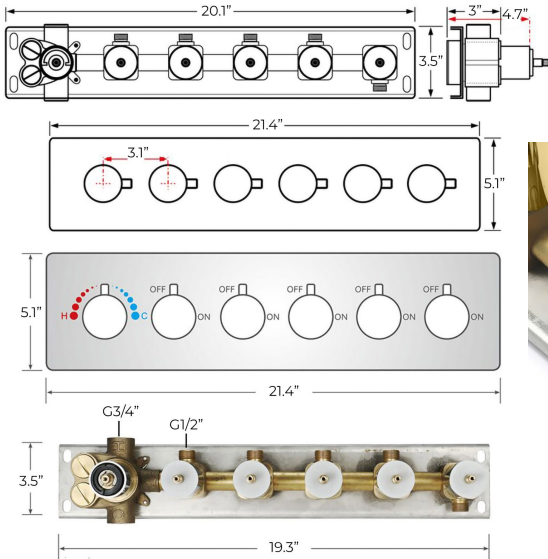

Shower Mixer

Product shown is only for installation display purpose