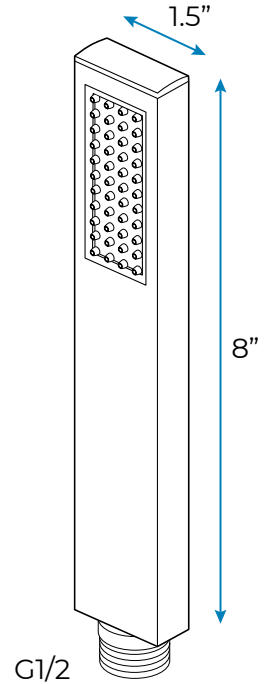

Hand Shower

Flow Rate: 2.0 GPM / 7.6 LPM