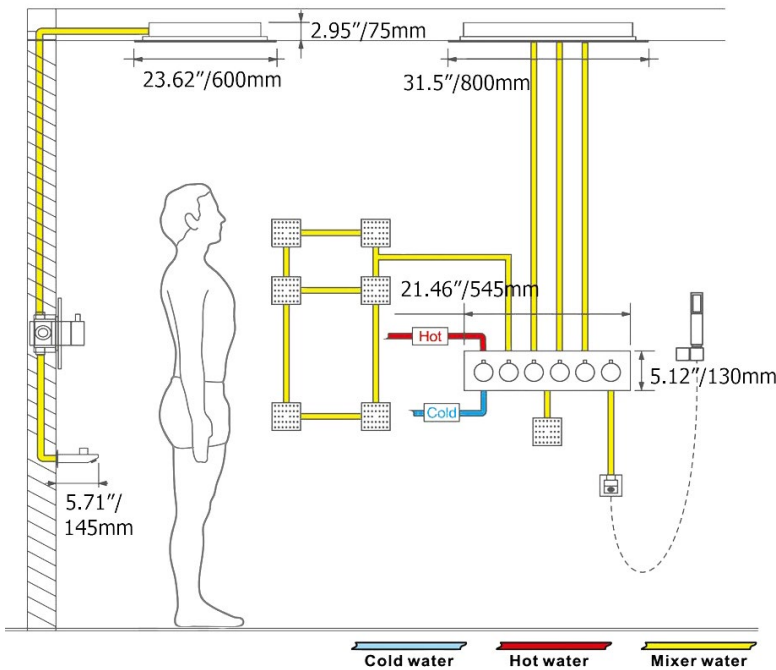

### Shower Head

Product shown is only for installation display purpose

- Shower Panel /Hose Material: 304 Stainless Steel
- Shower Head Size: 800\*600 mm
- Showerheads Install: Embedded Ceiling Mounted
- Concealed Mixer Install: Wall-Mounted
- LED Shower Head Functions: Rainfall, Waterfall, Mist
- Water Pressure: 0.3 MPA
- Water Flow: 16L/min~28L/min
- Shower Accessories Material: Brass
- LED Light: Need to Connect Power
- Shower Hose Length: 1.5M
- AC: 100-265V 50/60Hz
- Music: Need Bluetooth

- 1: Turn ON/OFF
- 2: Color Touch Ring
- 5: Mode Switch
- 4/8: Dynamic Speed adjusting
- 3/6: Color Temperature adjusting
- 7/9: Dynamic Brightness adjusting

All dimensions and specifications are nominal and may vary. Use actual products for accuracy in critical situations.

## Hand Shower

Flow Rate: 2.0 GPM / 7.6 LPM

## Body Jet

Thread Interface Size: G 1/2 Inch  
 Type: Fixed Rotatable Type  
 Installation Type: Wall Mounted  
 Material: Brass  
 Feature: Can rotate 360 degrees  
 Flow Rate: 1.5 GPM / 5.7 LPM (each Bodyspray)