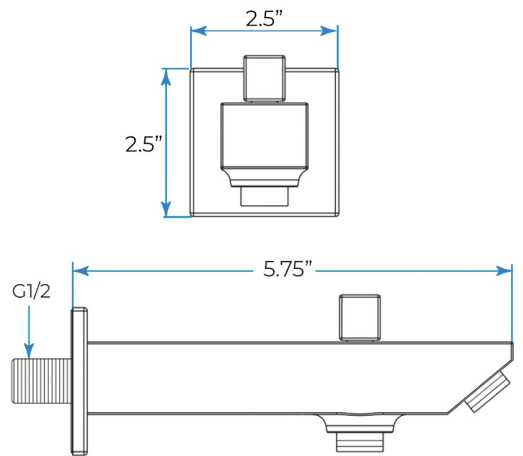

### Shower Head

Product shown is only for installation display purpose

- Shower Panel /Hose Material: 304 Stainless Steel
- Shower Head Size: 800\*600 mm
- Showerheads Install: Embedded Ceiling Mounted
- Concealed Mixer Install: Wall-Mounted
- LED Shower Head Functions: Rainfall, Waterfall, Mist
- Water Pressure: 0.3 MPA
- Water Flow: 16L/min~28L/min
- Shower Accessories Material: Brass
- LED Light: Need to Connect Power
- Shower Hose Length: 1.5M
- AC: 100-265V 50/60Hz
- Music: Need Bluetooth

## Shower Mixer Connections

## Body Jet

Thread Interface Size: G 1/2 Inch  
 Type: Fixed Rotatable Type  
 Installation Type: Wall Mounted  
 Material: Brass  
 Feature: Can rotate 360 degrees  
 Flow Rate: 1.5 GPM / 5.7 LPM (each Bodyspray)