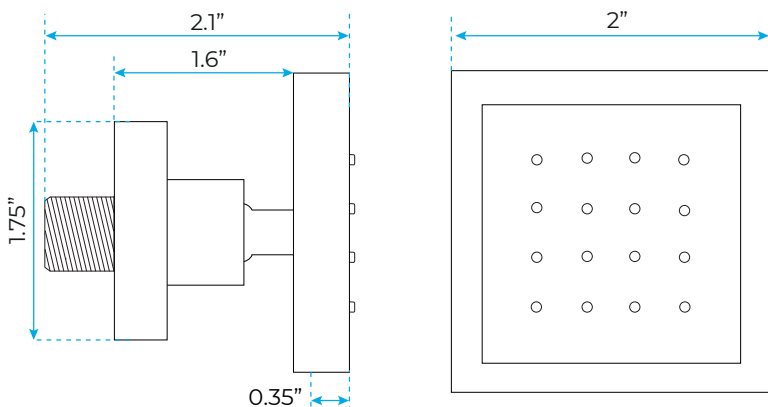

### Shower Head

Product shown is only for installation display purpose

- Shower Panel /Hose Material: 304 Stainless Steel
- Shower Head Size: 800\*600 mm
- Showerheads Install: Embedded Ceiling Mounted
- Concealed Mixer Install: Wall-Mounted
- LED Shower Head Functions: Rainfall, Waterfall, Mist
- Water Pressure: 0.3 MPA
- Water Flow: 16L/min~28L/min
- Shower Accessories Material: Brass
- LED Light: Need to Connect Power
- Shower Hose Length: 1.5M
- AC: 100-265V 50/60Hz
- Music: Need Bluetooth

## Body Jet

Thread Interface Size: G 1/2 Inch  
 Type: Fixed Rotatable Type  
 Installation Type: Wall Mounted  
 Material: Brass  
 Feature: Can rotate 360 degrees  
 Flow Rate: 1.5 GPM / 5.7 LPM (each Bodyspray)