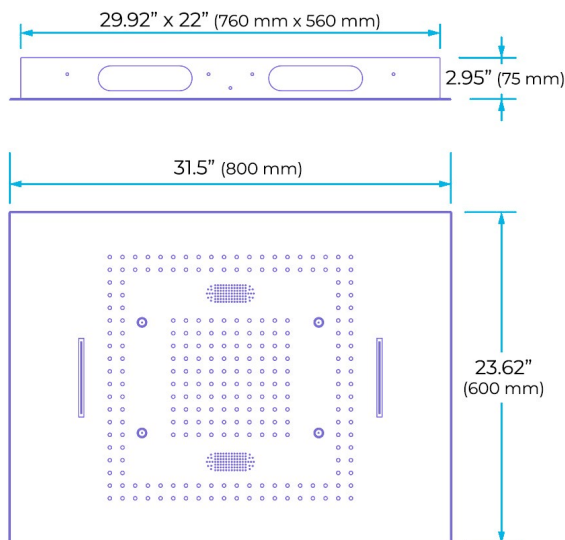

### Shower Head

Product shown is only for installation display purpose

- Shower Panel /Hose Material: 304 Stainless Steel
- Shower Head Size: 800\*600 mm
- Showerheads Install: Embedded Ceiling Mounted
- Concealed Mixer Install: Wall-Mounted
- LED Shower Head Functions: Rainfall, Waterfall, Mist
- Water Pressure: 0.3 MPA
- Water Flow: 16L/min~28L/min
- Shower Accessories Material: Brass
- LED Light: Need to Connect Power
- Shower Hose Length: 1.5M
- AC: 100-265V 50/60Hz
- Music: Need Bluetooth

## Hand Shower

Flow Rate: 2.0 GPM / 7.6 LPM

## Body Jet

Thread Interface Size: G 1/2 Inch  
 Type: Fixed Rotatable Type  
 Installation Type: Wall Mounted  
 Material: Brass  
 Feature: Can rotate 360 degrees  
 Flow Rate: 1.5 GPM / 5.7 LPM (each Bodyspray)